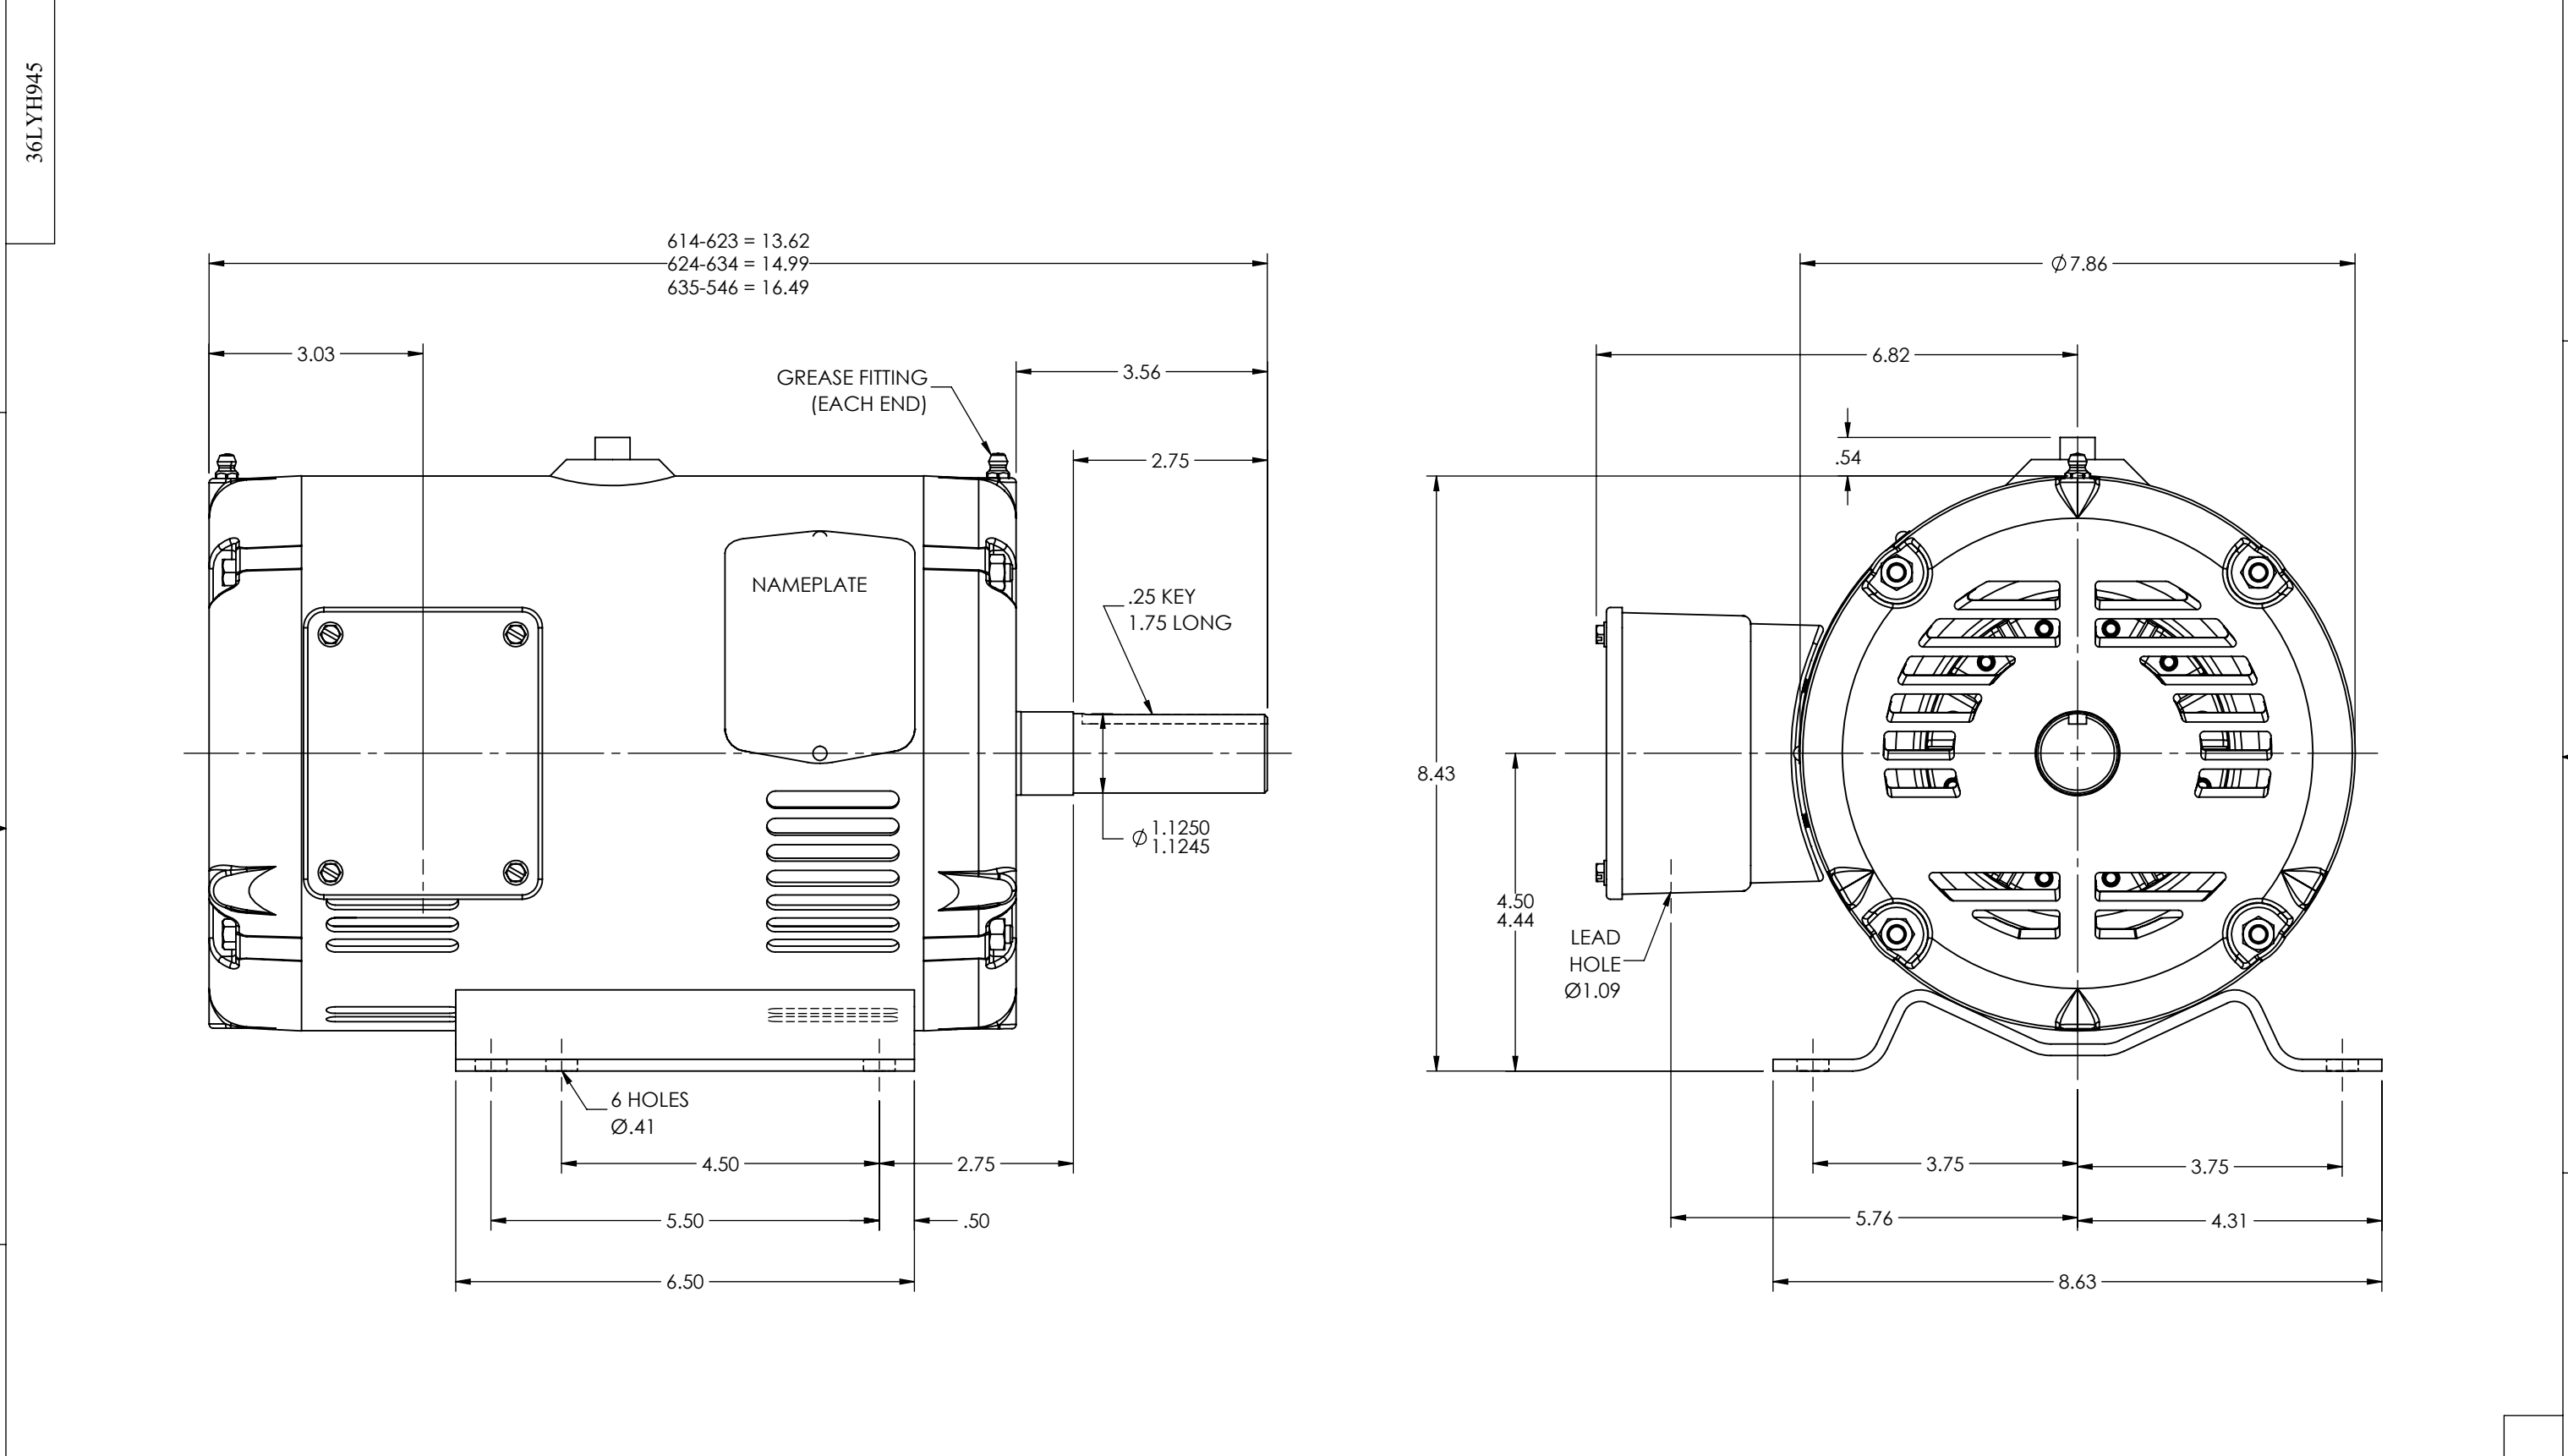

8 7 6 5 4 3 2 1

D  
C  
B  
A

D  
C  
B  
A

CUSTOMER IS RESPONSIBLE FOR DETERMINING THAT THE PRODUCT WILL PERFORM SUITABLY IN THE INTENDED APPLICATION

REV. DESC: LOAD INOPC CREATED SWD DRG INTO BUS - PACKAGE 37			
REV: L	VERSION: 03	REVISED: 02:27:05 09/19/2019	TDR: 000001120280
MODEL NO. 36LYH945			REF: -
BY: ENSTEK0			<b>B</b>

**BALDOR - RELIANCE®**

STD HORZ 182-4T OPSB 36M W/ OVER-SIZED KOBX

8 7 6 5 4 3 2 1

36LYH945